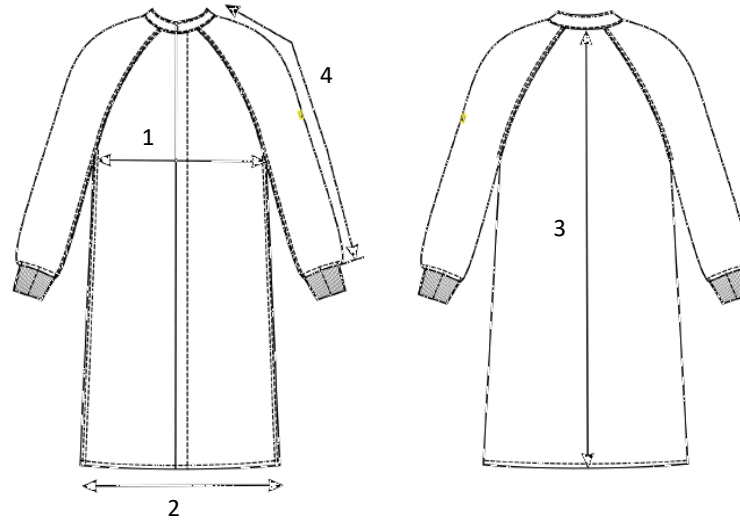

TECHNICAL SPECIFICATIONS I

COAT

REF ALSICO HIGH TECH

K6660072

SAP 1029760

White

DESCRIPTION

Upstanding collar with 2 studs for adjustment  
 Zipper closure in the front  
 Raglan sleeves with ESD cuffs  
 no pockets  
 Sizes XS-XXL  
 Marker fabric  
 ESD Logo

FABRIC

**High Clean Stat II**  
 97% PES  
 3% CA  
  
 115g/m<sup>2</sup>

SIZES (cm)

	XS	S	M	L	XL	XXL
1) 1/2 Chest girth Tol. +1,5cm/-1,5cm	56	60	64	68	72	76
2) 1/2 Seam width Tol. +1,5cm/-1,5cm	58	62	66	70	74	78
3) Total length Tol. +2cm/-2cm	108	109	110	111	112	113
4) Sleeve length without cuffs Tol. +1,5cm/-1,5cm	76,5	79,5	82,5	85,5	88,5	89